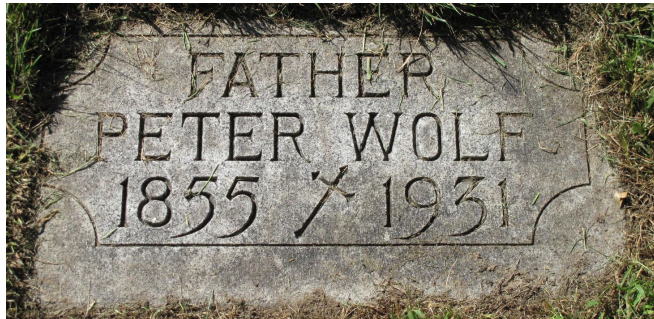

Wolf Matilda 352's 240' 3"e s117 e29

Wolf Wanda s24e45

Wolf Peter 355's 240' 3"e s118 e29

Wolf born 1892 died 1896 s78e42

Wolf Raymond & Viola s80e52

Wolf Sylvester 1975 & Florence 1974 299.5's
s99e9

Wolf German